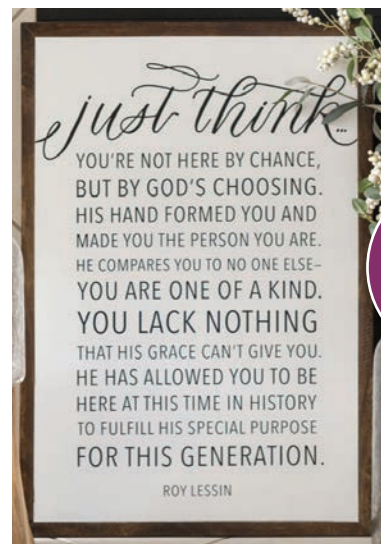

\$59
#89845
RETAIL \$129

**JUST THINK
WOOD SIGN**

Measures
36"L x 24"W

MARY & MARTHA

FEBRUARY GUEST SPECIALS

FOR EVERY \$35 SPENT*, CHOOSE ONE OF THESE
ITEMS AT OUR GUEST SPECIAL PRICE...

\$28

#89839
RETAIL \$44